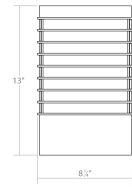

Project:

Tawa LED Sconce Spec Sheet

SKU: 7414.74-WL Learn more at:
<https://sonnemanlight.com/tawa-led-sconce>

Description: A rectilinear column crisply delineates its white acrylic diffuser with rectangular ribs along its length. This rhythmically aligned composition has a solid, straightforward presence that echoes the idiom of modern architecture.

Type #:

Dimensions

| | |
|-------------------------------|----------|
| Height: | 13" |
| Width: | 8.25" |
| Extends: | 3" |
| Minimum Extension: | 3" |
| Maximum Extension: | 3" |
| Size: | 13" Wide |
| Canopy/Backplate/Base Width: | 8 |
| Canopy/Backplate/Base Height: | 12 |