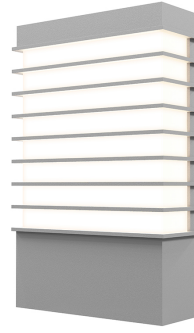

Project:

Tawa LED Sconce Spec Sheet

SKU: 7414.74-WL Learn more at:
<https://sonnemanlight.com/tawa-led-sconce>

Description: A rectilinear column crisply delineates its white acrylic diffuser with rectangular ribs along its length. This rhythmically aligned composition has a solid, straightforward presence that echoes the idiom of modern architecture.

Type #:

Dimensions

| | |
|-------------------------------|----------|
| Height: | 13" |
| Width: | 8.25" |
| Extends: | 3" |
| Minimum Extension: | 3" |
| Maximum Extension: | 3" |
| Size: | 13" Wide |
| Canopy/Backplate/Base Width: | 8 |
| Canopy/Backplate/Base Height: | 12 |