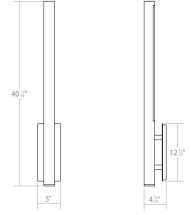

Project:

Flue LED Sconce Spec Sheet

SKU: 7482.97-WL Learn more at:
<https://sonnemanlight.com/flue-led-sconce>

Description: Dramatically powerful in scale and presence, these bold pipes make a strong statement about the materials and details of the industrial aesthetic. Reflecting illumination back to the wall and directing an independent beam downward, the simplicity brings strength to the surface and surroundings.

Type #:

Dimensions

Height:	40"
Width:	5"
Extends:	5"
Minimum Extension:	5"
Maximum Extension:	5"
Size:	40"

Electrical Specs

Bulb(s) Included?:	Yes
Bulb 1 Type:	Integral LED
Bulb Quantity:	1
Input Voltage:	120VAC
Wattage:	15
Initial Lumens:	1500
Delivered Lumens:	1000
Color Temperature:	3000K
CRI:	90
Power Supply Type:	Driver
Power Supply Quantity:	1
Power Supply Location:	Outlet Box
Dimming Type:	TRIAC/ELV

Installation

Installation:	Licensed electrician required
Installation Orientation:	Vertical

Shipping

Carton 1 L x W x H:	45" X 10" X 9"
Carton 1 Gross Weight:	16 LBS

Shade

Shade 1 Material:	Aluminum
-------------------	----------