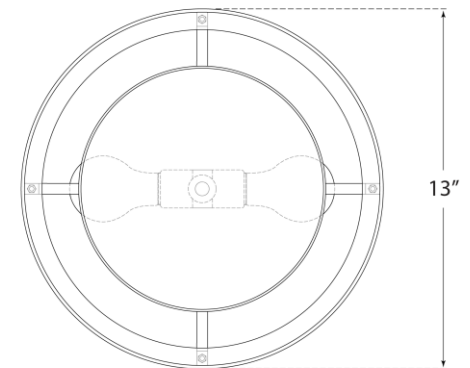

TEAR SHEET

Walker Small Flush Mount

Item # KS 4070G-L

Designer: kate spade new york

Height: 7.5"

Width: 13"

Canopy: 8.75" Round

Finishes: BSL, G, LC

Shade Treatments: L, L/BL, NL

Socket: 2 - E26 Keyless

Wattage: 2 - 60 A19

Note: UL Only

Bottom View