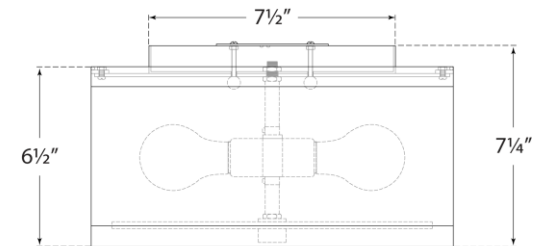

TEAR SHEET

Walker Small Flush Mount

Item # KS 4070G-L

Designer: kate spade new york

Height: 7.5"

Width: 13"

Canopy: 8.75" Round

Finishes: BSL, G, LC

Shade Treatments: L, L/BL, NL

Socket: 2 - E26 Keyless

Wattage: 2 - 60 A19

Note: UL Only

Bottom View