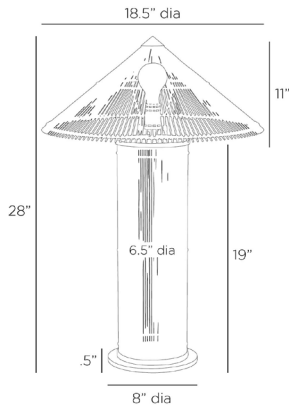

ARTERIOS

BELIZE LAMP

PTS10
 H: 28 IN, Dia: 18.50 IN
 Natural, Rattan
 Contract Suitable As Is

A tapered shade of natural rattan is woven loosely to allow the play of light and shadow across any surface. Complemented by a base of rattan and bronze, the Belize's classic silhouette allows it to live with a myriad of decorative styles. Capped with a triangular bronze finial. Black cord and on/off rotary switch. Finish will vary.

APPEARANCE

Material	Rattan, Steel
Finish	English Bronze
Finish Will Vary	true
Top Coat/Sealant	false

DIMENSIONS

Shade	Dia: 18.50 IN, Side: 11 IN
Body	H: 19 IN, Dia: 6.50 IN
Base	H: 0.5 IN, Dia: 8.00 IN
Foot Print	Dia: 8.00 IN

WIRING

Rating	Indoor Only
Tilt Test	10 Degrees - AU
Cord	10 FT, Back of Lamp Base, Black
Socket	1, Antique Brass, Type A - E26
Switch	At Socket, On/Off Rotary
Maximum Watt	60
Voltage	110-120 V

CERTIFICATIONS