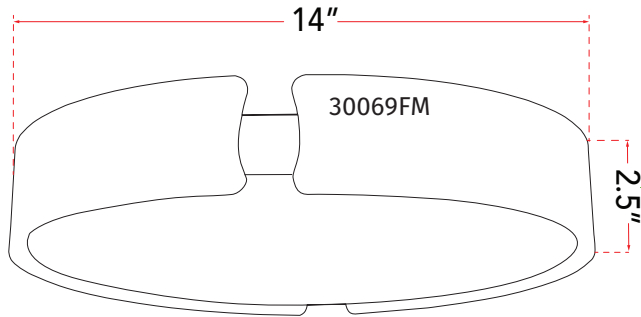

ABRA MODEL **30069FM-BL**

14" Split Frame Flushmount with High Output Dimmable LED

FAMILY NAME **Mystic**

UPC 00810035190566

FIXTURE MATERIAL				FIXTURE DIMENSIONS IN INCHES										
Frame Material	Finishes Available	Diffuser Type	Diffuser Finish	Diameter	Height	o.a.h	Width	Length	Ext	Weight	ADA	Location	Rating	Compliance
Steel	BL-Black	Acrylic	White	14	2.5	2.5						Ceiling Mount only	Damp Location	cETLus
LAMPING										Compatible Dimmers		Junction Box Type		SUPPLIED
Lamp Type	Lamp qty	Wattage	Max Wattage	Base	Kelvin	CRI	Initial Lumen's	Delivered Lumen's	Voltage			Standard 4 x 4 Octagon Box		
LED	1	25w	25w	Solid State Module	3000k	90+	2975	2083 estimated	120v					
SPECIAL NOTES														

ABRA LIGHTING
NEOTERIC DESIGN

12151 Madera Way Riverside California 92503
Phone: 949-940-1155 • Toll Free 800-295-7121
www.abralighting.com

Project Name				
Date		Type		