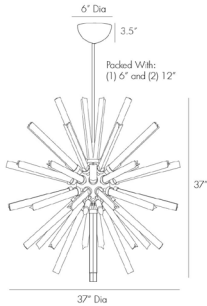

ARTERIOS

HANLEY LARGE CHANDELIER

89012
H: 44 IN, Dia: 37.00 IN
Antique Brass
Contract Suitable As Is

You asked for a more transitional version of 89010, so we plated the center sphere and suspension pipe in a warm antique brass finish. The triangular, fluted glass rods are the same, but they take on the warmth of the brass. We loved this combination so much we made it a smaller size as well (89011). A grand statement over a dining table or suspended in a staircase. Damp-rated, although limited covered outdoor conditions may affect finish.

APPEARANCE

Material	Glass, Steel
Material Type	Fluted, Plated
Finish	Antique Brass
Top Coat/Sealant	true
Link	Welded

DIMENSIONS

Chandelier	H: 37 IN, Dia: 37.00 IN
Minimum Hanging Height	44 IN
Maximum Hanging Height	56 IN
Canopy	H: 3.5 IN, Dia: 6.00 IN

WIRING

	UL,EU,SA
Rating	Damp
Cord	10 FT, Clear/Silver, SVT
Socket	8, Type B - E12
Photographed Bulb	Frosted Globe Bulb
Maximum Watt	40
Voltage	110-120 V

CERTIFICATIONS

Certifications	Mexico European Union, United Arab Emirates, United States, Canada
----------------	---

COMPLIANCY

UL/ETL	Yes
CB	Yes
RoHS	true

SHIPPING

Product Weight	35.5 LBS
Gross Weight 1	43 LBS
Shipping Box 1	H: 33 IN, L: 14 IN, W: 24 IN

REPLACEMENT PARTS

Replacement Part 1	PIPE-101
Replacement Part 1 Dim	(1) 6" and (1) 12"
Replacement Part 2	PIVOT-103
Replacement Part 2 Dim	1.5" x .5"