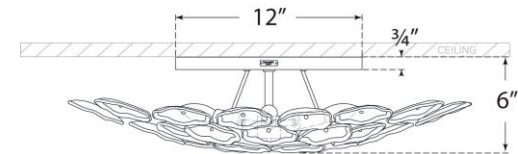

## Leighton Large Flush Mount

Item # KS 4066PN-BLS

Designer: kate spade new york

Height: 6"

Width: 25.75"

Canopy: 12" Round

Finishes: PN, SB

Glass Options: BLS, CRE

Socket: 6 - E12 Candelabra

Wattage: 6 - 6.5 LED B11

Weight: 20 Pounds

Side View

Bottom View