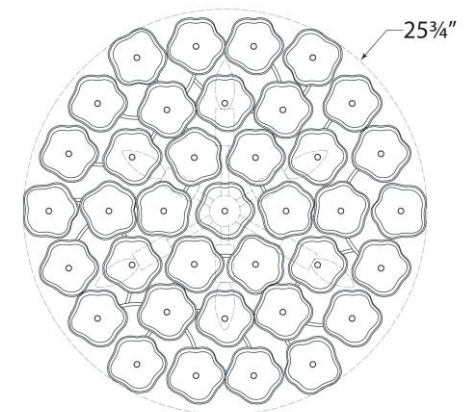

## Leighton Large Flush Mount

Item # KS 4066PN-BLS

Designer: kate spade new york

Height: 6"

Width: 25.75"

Canopy: 12" Round

Finishes: PN, SB

Glass Options: BLS, CRE

Socket: 6 - E12 Candelabra

Wattage: 6 - 6.5 LED B11

Weight: 20 Pounds

Side View

Bottom View