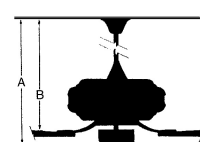

MEASUREMENTS

Blade Finish:		Reversible Blades:	
		No	
Blade Material:		Slope:	
Plywood Construction		Yes	
Blade Sweep:	No. of Blades:	Blade Pitch:	Hanging Weight:
54"	5	14 degrees	23.59
Downrod 1:	Downrod 1 Outside Dia:	Downrod 2:	Downrod 2 Outside Dia:
6	0.75		
Ceiling to Lowest Point: (Dim A)	Ceiling to Blade (Dim B)	Lead Wire:	Motor Size:
12.0	9.5	80	188x25mm