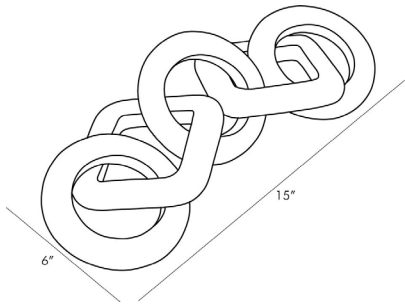

## BRINLEY ACCESSORY

4739

H: 4 IN, W: 15 IN, D: 6 IN

Smoke

Contract Suitable As Is

Crafted by hand simple geometrics intermingle with fashion to form this unique interlocking wood sculpture. A smoke finish accentuates the natural wood grain establishing a rustic quality that parallels with its modern form. A visual work of art for an entryway console or an étagère in traditional and modern settings. finish will vary.

### SHIPPING

Product Weight	1 LBS
Gross Weight 1	2 LBS
Shipping Box 1	H: 3 IN, L: 21 IN, W: 9 IN