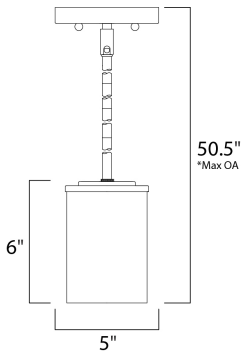

PRODUCT DESCRIPTION

Minimalistic frames finished in your choice of Oil Rubbed Bronze or Polished Chrome support cylinders of Frost glass shades. A clean contemporary look at a very affordable price.

*max overall height

MEASUREMENTS

- DIMENSION : 5" L x 5" W x 6" H
- MAX OAH : 50.5" OAH
- CANOPY : 5.12" W x 0.79" H x 5.13" L
- HANGING WEIGHT : 2 lb

LAMPING

- INPUT VOLTAGE : 120V
- BULB : 1 x 60W Incandescent E26 Medium , 60W Total
- BULB INCLUDED : (Not Included)
- DIMMABLE : Yes