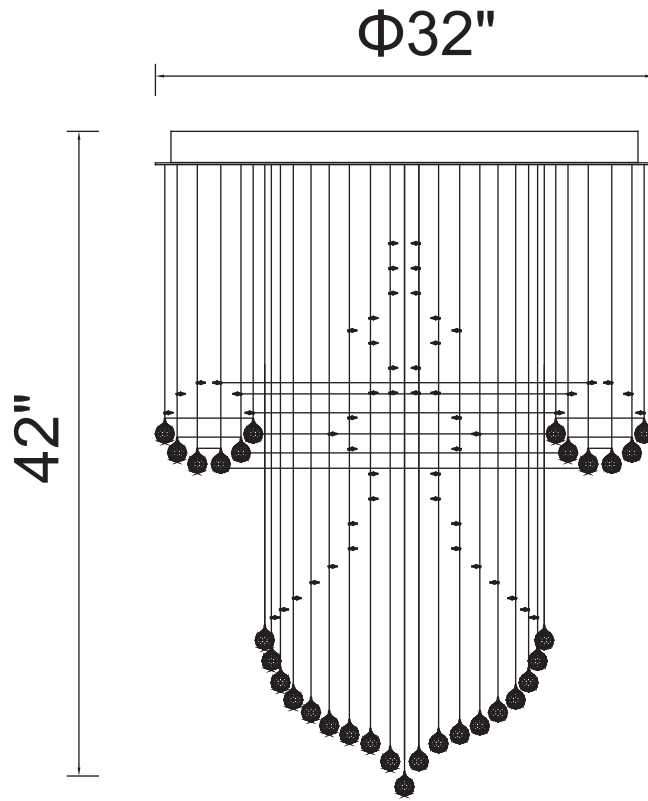

PROJECT: \_\_\_\_\_  
 FIXTURE TYPE: \_\_\_\_\_  
 LOCATION: \_\_\_\_\_  
 CONTACT/PHONE: \_\_\_\_\_

Item	6618C32C
Collection	WATERFALL
Finish	Chrome
Glass	-----
Crystal	Clear
Input	120V AC,60HZ,AC

Shade	-----
Length/Dia.	32"
Width/Ext.	-----
Height	42"
Maximum	-----
Lumens	-----

Light Source	GU10
Bulb Info.	12×35W
Included	-----
Dimmable	Yes
Color	-----
Weight	