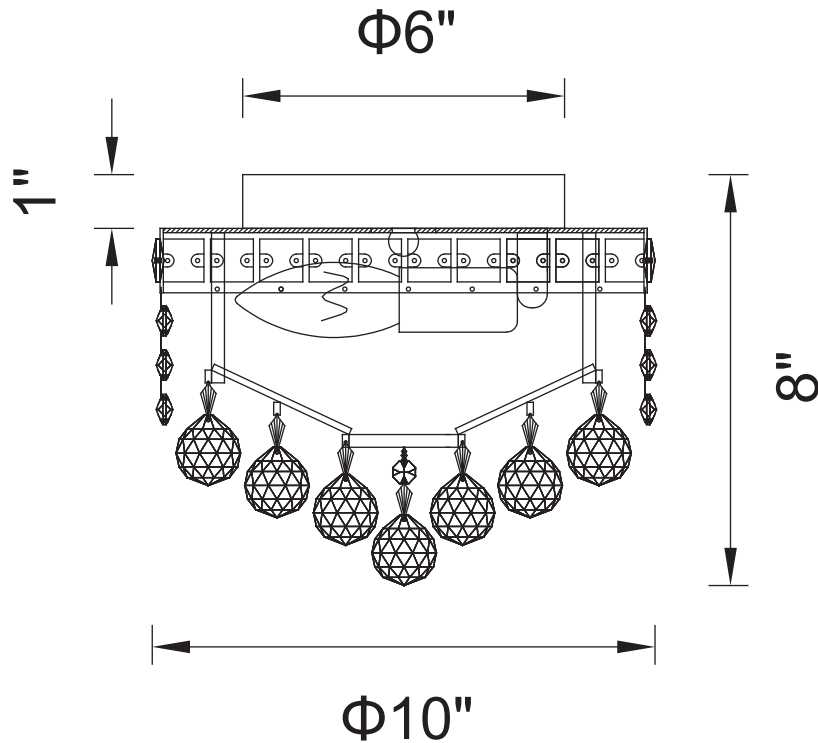

PROJECT: _____

FIXTURE TYPE: _____

LOCATION: _____

CONTACT/PHONE: _____

Item	8002C10C
Collection	LUMIYesUS
Finish	Chrome
Glass	-----
Crystal	Clear
Input	120V AC,60HZ,AC

Shade	-----
Length/Dia.	10"
Width/Ext.	-----
Height	8"
Maximum	-----
Lumens	-----

Light Source	E12
Bulb Info.	2×60W
Included	-----
Dimmable	Yes
Color	-----
Weight	