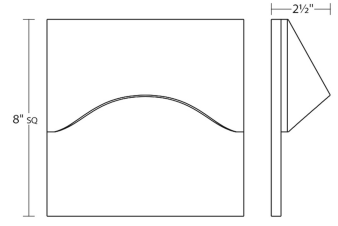

Project:

Tides High LED Sconce Spec Sheet

SKU: 7237.98-WL Learn more at:
<https://sonnemanlight.com/tides-high-led-sconce>

Description: A flowing wave-like surface with a subtle softness is set against a crisp rectangular form to bathe the area below in LED illumination. Also available as a [Tides Low LED Sconce](#).

Type #:

Dimensions

Height:	8"
Width:	8"
Extends:	2.5"
Minimum Extension:	2.5"
Maximum Extension:	2.5"
Canopy/Backplate/Base Depth:	8
Canopy/Backplate/Base Height:	8

Electrical Specs

Bulb(s) Included?:	Yes
Bulb 1 Type:	Integral LED
Input Voltage:	120VAC
Wattage:	20
Initial Lumens:	1900
Delivered Lumens:	146
Color Temperature:	3000K
CRI:	90
Power Supply Type:	Driver
Power Supply Quantity:	1
Power Supply Location:	Outlet Box
Dimming Type:	TRIAC/ELV
Bulb Max Wattage:	20

Installation

Installation:	Licensed electrician required
Installation Orientation:	Vertical

Shipping

Carton 1 L x W x H:	11" X 11" X 6"
Carton 1 Gross Weight:	3 LBS
Fixture Weight:	3

Shade

Shade 1 Material:	Die-Cast Aluminum
-------------------	-------------------