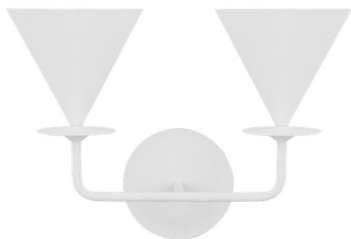

GENERATION LIGHTING

LXW1052CPST: Double Sconce

Dimensions:

Width: 17 1/2" **Extends:** 9 1/4"
Height: 12 5/8" **Wire:** 8" (color/Black/White)
Mounting Proc.: Screw(s)
Connection: Mounted To Box

Bulbs:

2 - Candelabra Torpedo 60w Max. 120v - Not included

Features:

- Meets Title 24 energy efficiency standards
- Title 24 compliant if used with Joint Appendix (JA8) approved light bulbs listed in the California Energy Commission Appliance database.

Material List:

1 Body - Steel - Cast Plaster
 2 Break - Die Cast Aluminum - Cast Plaster

Safety Listing:

Safety Listed for Damp Locations

Collection: Cornet

UPC #: 014817631418

Finish: Cast Plaster (CPST)

Shade / Glass / Diffuser Details:

Part	Material	Finish	Quantity	Item Number	Length	Width	Height	Diameter	Fitter Diameter	Shade Top Length	Shade Top Width	Shade Top Diameter
Shade	Steel	Cast Plaster	2				6	7				

Backplate / Canopy Details: