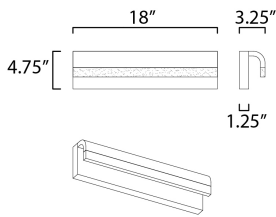

**PRODUCT DESCRIPTION**

An aluminum frame of Polished Chrome or Black, cascades downward and supports a frosted acrylic diffuser which nicely diffuses the light from the LED enclosed. A perfect complement to the similar bath hardware found in many homes today.

**MEASUREMENTS**

DIMENSION : 18" W x 4.75" H x 3.25" Ext  
 BACK PLATE : 18" W x 4.75" H x 2.25" HCO  
 HANGING WEIGHT : 3.74 lb

**LAMPING**

INPUT VOLTAGE : 120V  
 LUMENS : 910 Rated (700 Del.)  
 BULB : 1 x 13W LED PCB Integrated , 13W Total  
 BULB INCLUDED : (Integrated)  
 DIMMABLE : Triac CL or ELV  
 CRI : 90+ CRI  
 COLOR\_TEMP : 3000K  
 LIGHTING\_DIRECTION : Down