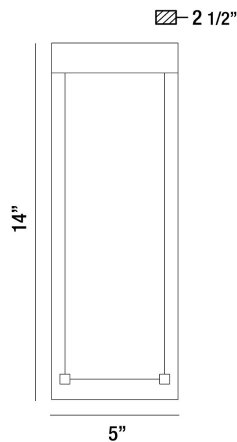

35887, SMALL OUTDOOR LED SURFACE MOUNT

PRODUCT DETAILS

No.	:	35887-027
Product Color	:	BRUSHED SILVER
Shade / Accent Colour	:	CLEAR SEEDED CRYSTAL GLASS
Width	:	5"
Height	:	14"
Ext	:	2.625"
Weight	:	2.4lbs

ITEM NO.	FINISH	SHADE
35887-010	BLACK	CLEAR SEEDED CRYSTAL GLASS
35887-027	BRUSHED SILVER	CLEAR SEEDED CRYSTAL GLASS

TECHNICAL DETAILS

Canopy / Backplate Length	:	14"
Canopy / Backplate Height	:	14"
Canopy / Backplate Width	:	5"
IP Rating	:	44
Location	:	WET
Approval	:	
Title 24	:	Yes