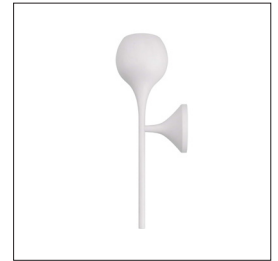

ARTERIO RS

THORPE SCONCE

DWI01
H: 18 IN, W: 5.5 IN, D: 7 IN
White Gesso
Contract Suitable As Is

The nature-referencing Thorpe sconce is both elegant and expressive. The elongated torchiere is crafted in white gesso applied to iron, in a sleek, midcentury-inspired tulip shape, which directs light upward. Finish will vary. Damp-rated, although limited covered outdoor conditions may affect finish.

APPEARANCE

Material Iron
Finish Will Vary true
Top Coat/Sealant true

DIMENSIONS

Center Of Mount From Btm 9 IN
Backplate Dia: 5.00 IN, D: 4 IN
Mount Dia: 4.50 IN

WIRING

Rating Damp
Cord 1.5 FT, Clear/Silver, SVT
Socket 1, Type A - E26
Photographed Bulb 2" Frosted Globe Bulb
Maximum Watt 40
Voltage 110-120 V