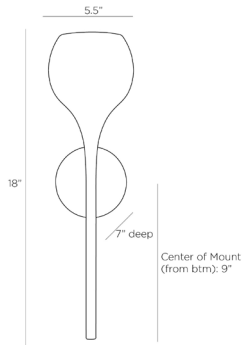

ARTERIO RS

THORPE SCONCE

DWI01
H: 18 IN, W: 5.5 IN, D: 7 IN
White Gesso
Contract Suitable As Is

The nature-referencing Thorpe sconce is both elegant and expressive. The elongated torchiere is crafted in white gesso applied to iron, in a sleek, midcentury-inspired tulip shape, which directs light upward. Finish will vary. Damp-rated, although limited covered outdoor conditions may affect finish.

APPEARANCE

Material Iron
Finish Will Vary true
Top Coat/Sealant true

DIMENSIONS

Center Of Mount From Btm 9 IN
Backplate Dia: 5.00 IN, D: 4 IN
Mount Dia: 4.50 IN

WIRING

Rating Damp
Cord 1.5 FT, Clear/Silver, SVT
Socket 1, Type A - E26
Photographed Bulb 2" Frosted Globe Bulb
Maximum Watt 40
Voltage 110-120 V

CERTIFICATIONS

Certifications Mexico
Australia, European Union, United Arab Emirates, United States, Canada

COMPLIANCY

UL/ETL Yes
CB Yes
RoHS true

SHIPPING

Product Weight 2 LBS
Gross Weight 1 5 LBS
Gross Weight 2 0 LBS
Shipping Box 1 H: 10 IN, L: 12.25 IN, W: 11 IN
Shipping Box 2 H: 0 IN, L: 0 IN, W: 0 IN