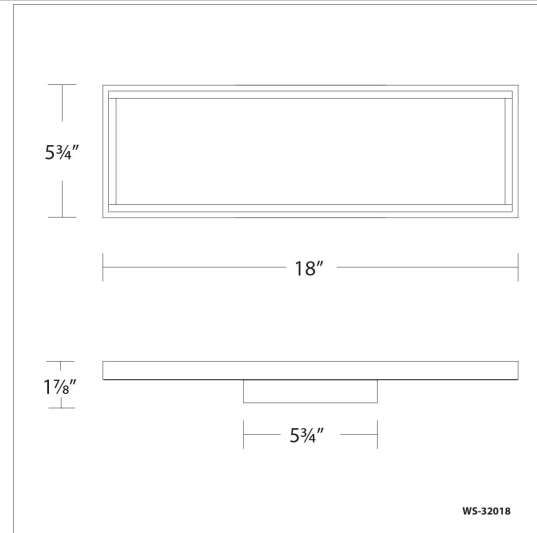

Fixture Type: _____

Catalog Number: _____

Project: _____

Location: _____

Mirror Mirror

Wall Sconce 3000K

Model & Size	Color Temp & CRI	Finish	Watt	LED Lumens	Delivered Lumens	Title 24
WS-32018 18"	3000K 90	TT Titanium	17W	1700	757	YES

Example: **WS-32018-TT**

DESCRIPTION

Framed Light. Mirrored to reflect luxury finishes in a well appointed space.

FEATURES

- Matte finish with mirror insert
- Driver conceals within the canopy
- 5 Year warranty

SPECIFICATIONS

Color Temp:	3000K
Input:	120-277 VAC, 50/60Hz
CRI:	90
Dimming:	ELV: 100-10%, 0-10V: 100-5%, TRIAC: 100-5%
Rated Life:	50000 Hours
Mounting:	Can be mounted on wall in all orientations
Standards:	ETL, cETL, Title 24: 2019 Damp Location Listed
Construction:	Aluminum hardware with PC diffuser

FINISHES

Titanium

LINE DRAWING