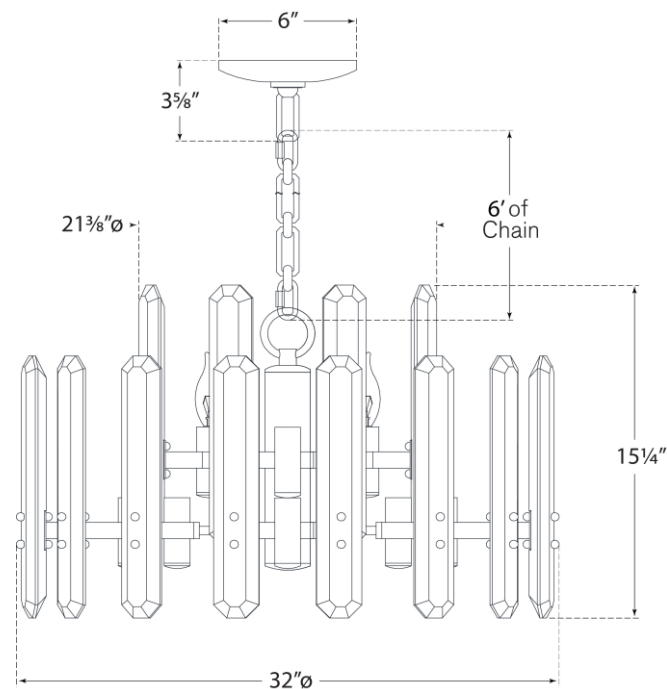

## Bonnington Large Chandelier

Item # ARN 5125HAB-CG

Designer: AERIN

Height: 15.25"

Width: 32"

Canopy: 6" Octagonal

Finishes: HAB, PN

Trim Options: CG

Socket: 18 - E12 Candelabra

Wattage: 18 - 40 C11

Weight: 59 Pounds

ARN5125