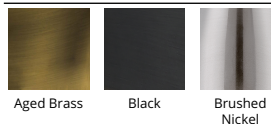

FINISHES

LINE DRAWING