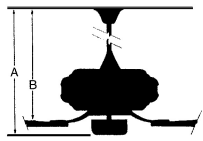

MEASUREMENTS

Blade Finish:		Reversible Blades:	
		No	
Blade Material:		Slope:	
Plywood Construction		Yes	
Blade Sweep:	No. of Blades:	Blade Pitch:	Hanging Weight:
72"	5	14 degrees	35.49
Downrod 1:	Downrod 1 Outside Dia:	Downrod 2:	Downrod 2 Outside Dia:
6	0.75		
Ceiling to Lowest Point: (Dim A)	Ceiling to Blade (Dim B)	Lead Wire:	Motor Size:
12.75	10.5	80	212x25mm