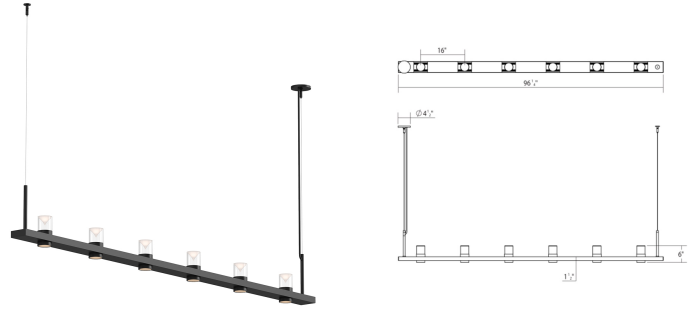

Project:

Intervals Linear Beam Pendant Spec Sheet

SKU: 20QKL08B Learn more at:
<https://sonnemanlight.com/intervals-linear-beam-pendant>

Description: Intervals is a uniquely integrated linear architectural lighting system of rhythmically aligned bidirectional illumination, with a range of available decorative and functional trims. Architecturally scaled, the suspended horizontal beams span long lengths within a space, supported from ceiling-mounted cables or stems, forming a dramatically powerful approach to illuminating architecturally expansive locations. SONNEMAN's new **INTERVALS Recessed Downlights** extend and support these Intervals Linear Beam Pendants. Together, they achieve a comprehensive and unified approach to dynamically lighting interior spaces.

Type #:

Dimensions

| | |
|------------------------|----------------------------|
| Height: | 11.5" |
| Width: | 96.25" |
| Length: | 4" |
| Canopy/Backplate/Base: | 4.5" |
| Hanging Details: | 10' Adjustable Cable |
| Size: | 8' |

Electrical Specs

| | |
|------------------------|---------------------------------|
| Bulb(s) Included?: | Yes |
| Bulb 1 Type: | Integral LED |
| Bulb Quantity: | 6 |
| Input Voltage: | 120-277VAC |
| Wattage: | 27 |
| Initial Lumens: | 8670 |
| Color Temperature: | 3000K |
| CRI: | 90 |
| Power Supply Type: | Driver |
| Power Supply Quantity: | 2 |
| Power Supply Location: | Fixture |
| Dimming Type: | TRIAC & ELV @120V / 0-10V |