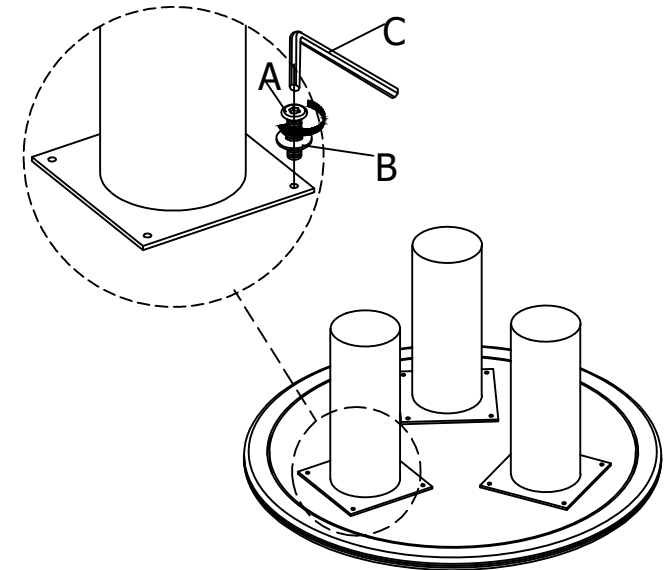

PARTS & HARDWARE.

PART LIST

NO.	DESCRIPTION	IMAGE	Qty
A.	Marble Top		1
B.	LEG		3

HARDWARE LIST

C.	Allen Bolt 6 x 20 mm		12
D.	Flat Washer 8 x 16mm		12
E.	Allen Key 4mm		1

NOTES.

Thank you for purchasing this quality product!
Be sure to check all packing material carefully
for small part that May have come loose
inside the carton during shipping.

CAUTION: The Item is heavy, assembly
should be performed by two people.

STEP 1.

STEP 2.

STEP 3.

STEP 4.