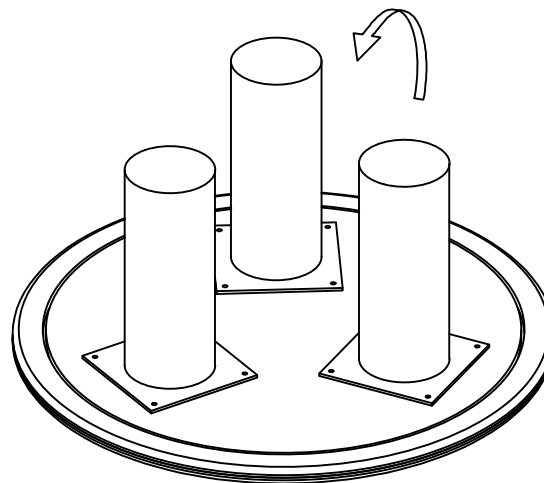

NO.	DESCRIPTION	IMAGE	Qty
A.	Marble Top		1
B.	LEG		3

HARDWARE LIST

C.	Allen Bolt 6 x 20 mm		12
D.	Flat Washer 8 x 16mm		12
E.	Allen Key 4mm		1

NOTES.

Thank you for purchasing this quality product!
Be sure to check all packing material carefully
for small part that May have come loose
inside the carton during shipping.

CAUTION: The Item is heavy, assembly
should be performed by two people.

STEP 1.

STEP 2.

STEP 3.

STEP 4.