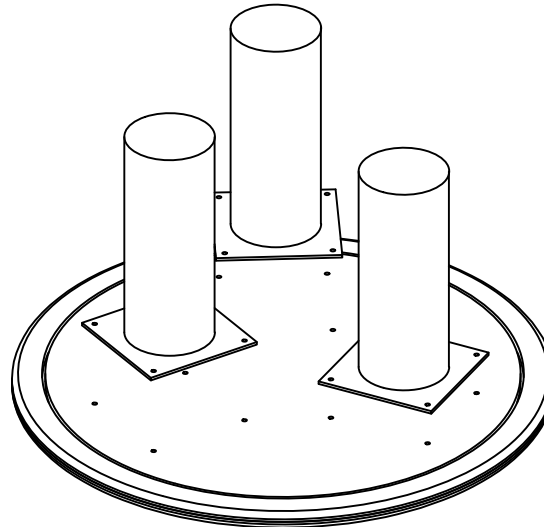

PARTS & HARDWARE.

PART LIST

NO.	DESCRIPTION	IMAGE	Qty
A.	Marble Top		1
B.	LEG		3

HARDWARE LIST

C.	Allen Bolt 6 x 20 mm		12
D.	Flat Washer 8 x 16mm		12
E.	Allen Key 4mm		1

NOTES.

Thank you for purchasing this quality product!
Be sure to check all packing material carefully
for small part that May have come loose
inside the carton during shipping.

CAUTION: The Item is heavy, assembly
should be performed by two people.

STEP 1.