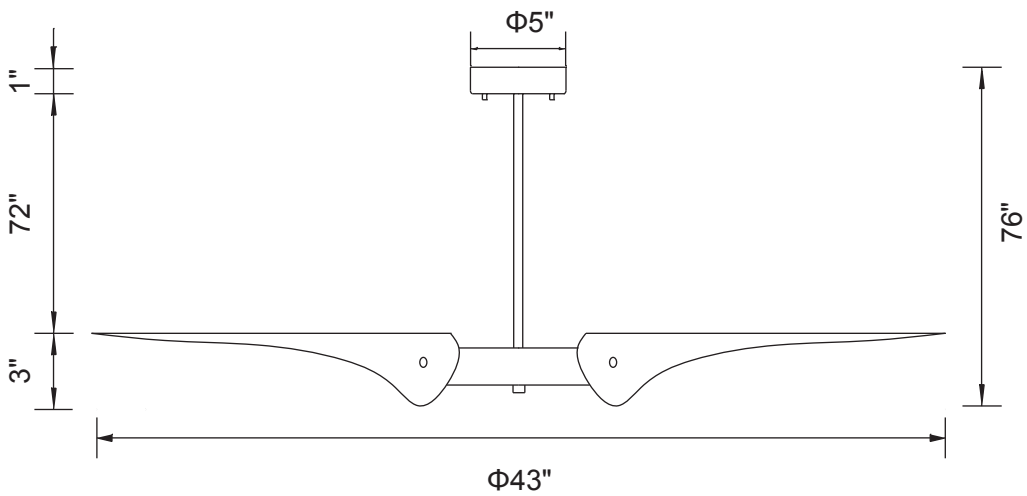

PROJECT: _____

FIXTURE TYPE: _____

LOCATION: _____

CONTACT/PHONE: _____

Item	1019P43-6-143
Collection	AMAR
Finish	Matte Black
Glass	-----
Crystal	-----
Input	120V AC,60HZ,AC

Shade	-----
Length/Dia.	43"
Width/Ext.	-----
Height	3"
Maximum	76"
Lumens	-----

Light Source	E26
Bulb Info.	6×60W
Included	-----
Dimmable	Yes
Color	-----
Weight	