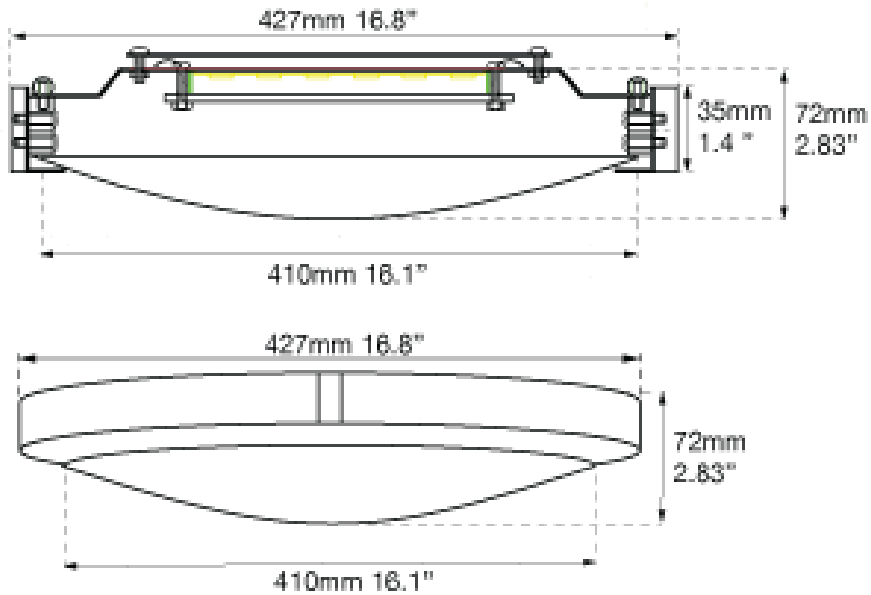

FAMILY NAME Halo **17" Low Profile Frosted Glass Flushmount with High Output Dimmable LED**
ABRA MODEL 30067FM-CH **UPC** 858083007740

FIXTURE MATERIAL				DIMENSIONS IN INCHES								CERTIFICATION		
Frame Material	Finishes Available	Diffuser Type	Diffuser Finish	Diameter	Height	o.a.h	Width	Length	Ext	Weight	ADA	Location	Rating	Compliance
Metal	CH-Chrome BN-Brushed Nickel	Glass	Frosted	12	2.4	2.4				5		Ceiling Mount only	Damp Location	cETL

LAMPING											COMPATIBLE DIMMER'S	J-BOX TYPE	SUPPLIED
Lamp Type	Lamp Qty	Wattage	Total Wattage	Lamp Base	Kelvin	CRI	Initial Lumen's	Lumen Per Watt	Delivered Lumen's Voltage	Voltage			
LED	1	16	16	Solid State Module	3000k	90+	1280	80	950 estimated	120v	ELV	Standard 4 x 4 Octagon	yes