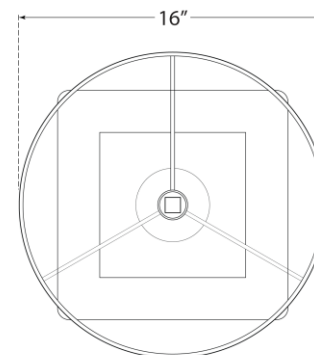

TEAR SHEET

Beekman Small Table Lamp

Item # KS 3043MSH-PK

Designer: kate spade new york

Height: 27.5"

Width: 16"

Base: 8" Square

Finishes: GRN, GRY, MSH

Shade Treatments: L, PK

Shade Details: 16" x 16" x 12"

Socket: E26 Keyless w/ Line Switch

Wattage: 75 A19

Weight: 12 Pounds

Top View