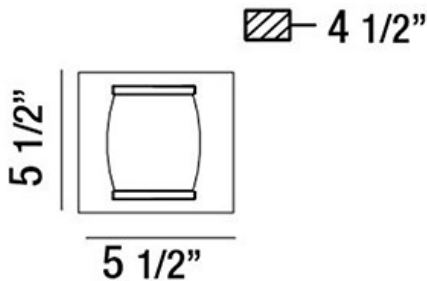

BARILE, WALL MOUNT

PRODUCT DETAILS

No.	:	30043-015
Product Color	:	CHROME
Product Material	:	METAL
Shade / Accent Colour	:	CLEAR
Shade / Accent Material	:	GLASS
Width	:	5.5"
Height	:	5.5"
Ext	:	4.5"
Weight	:	2.4lbs

Options Available

ITEM NO.	FINISH	SHADE
30043-015	CHROME	CLEAR

TECHNICAL DETAILS

Adjustable Lamp Head	:	No
Mounting	:	Up or Down
Location	:	DAMP
Approval	:	

PROJECT INFORMATION

 Job Name: Date: Type:

 Comments: