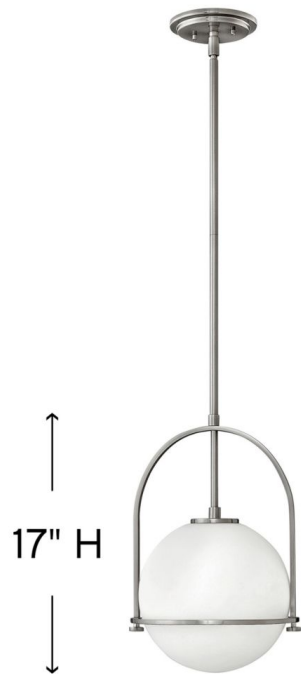

SOMERSET

3407BN

MEDIUM PENDANT

Chic and elegant, the Somerset collection exudes a quiet and precise sophistication. Subtly fusing modernity with vintage appeal, its etched opal glass deftly floats inside a streamlined metal yoke and ring while understated turned metal knobs add an authentic edge.

11½" Dia.

17" H

DETAILS

FINISH:	Brushed Nickel
MATERIAL:	Steel
GLASS:	Etched Opal
SLOPE DEGREE:	90
DIMMABLE:	No

DIMENSIONS

WIDTH:	11.5"
HEIGHT:	17"
WEIGHT:	5lb

LIGHT SOURCE

LIGHT SOURCE:	Socketed
WATTAGE:	1-8w Med. LED, 100w Equiv.
VOLTAGE:	120v

MOUNTING

CANOPY:	6" Dia.
LEAD WIRE:	1 X 120"
MAX HEIGHT:	49.8

SHIPPING

CARTON LENGTH:	16.8
CARTON WIDTH:	13.5
CARTON HEIGHT:	16.5
CARTON WEIGHT:	7.8

PRODUCT DETAILS:

- This item may be hung on a sloped ceiling
- This fixture includes multiple down stems in various lengths to customize the installation height of the fixture, including one 6" stem and two 12" stems
- Suitable for use in dry (indoor) locations as defined by NEC and CEC. Meets United States UL Underwriters Laboratories & CSA Canadian Standards Association Product Safety Standards.
- Merging the best of traditional and modern elements with a sophisticated and streamlined look