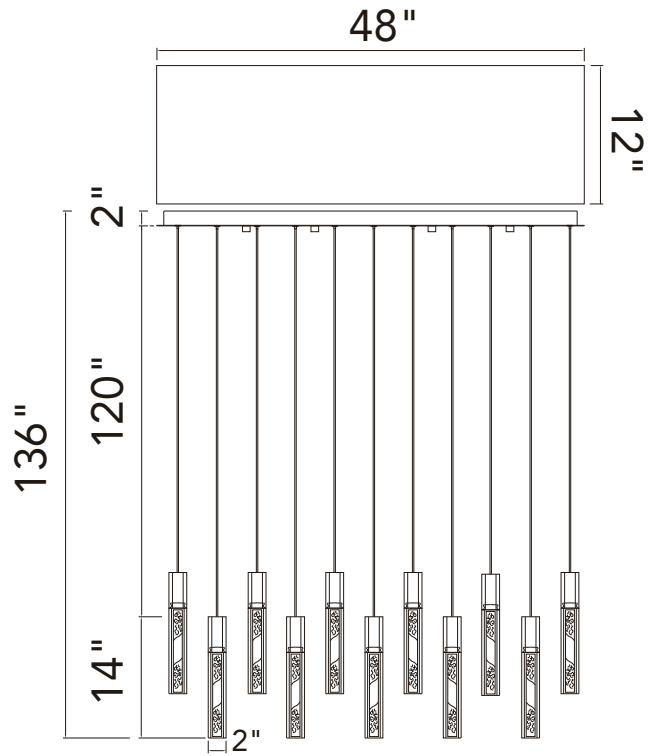

PROJECT: _____
 FIXTURE TYPE: _____
 LOCATION: _____
 CONTACT/PHONE: _____

Item	1589P48-17-624-RC
Collection	GRETA
Category	Chandelier
Finish	Brass
Glass	Clear
Crystal	-----
Acrylic	-----

Shade Color	-----
Min Assembled Height	16"
Max Assembled Height	136"
Width	48"
Length	12"
Extension Wall Mounts	-----
Input	120V AC,60HZ,AC

Lumens	3640
Light Source	LED
Bulb Info.	70W
Included	-----
Dimmable	Yes
Colour Temp	3000K
Weight	35.948Lbs

CWI Lighting
 2775 Broadway
 Buffalo, NY 14227
 USA

CWI Lighting
 140 Steelcase Rd. W.
 Markham ON. L3R 3J9
 Canada