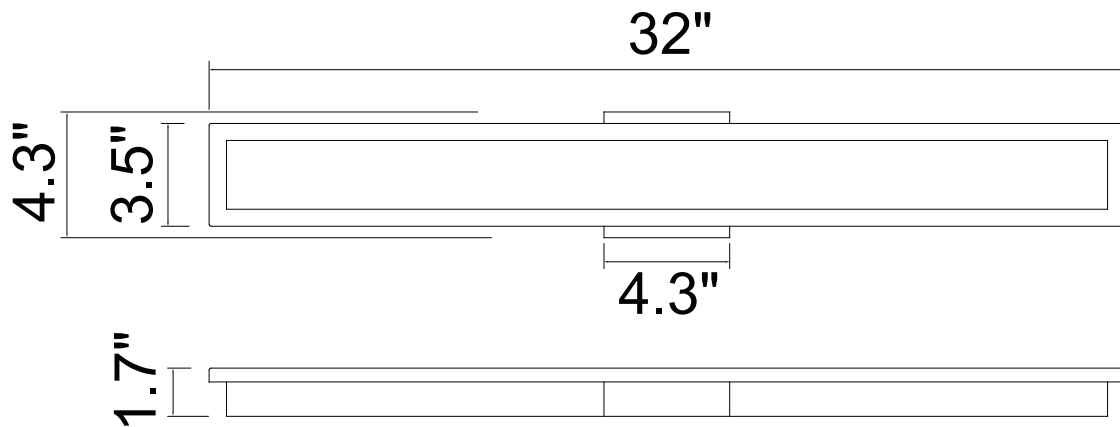

PROJECT: _____
 FIXTURE TYPE: _____
 LOCATION: _____
 CONTACT/PHONE: _____

Item	1694W32-101
Collection	Malibu
Finish	Black
Acrylic	Frosted
Crystal	-----
Input	120V AC,60HZ,AC

Shade	-----
Length/Dia.	32"
Width/Ext.	1.7"
Height	4.3"
Maximum	-----
Lumens	364

Light Source	LED
Bulb Info.	7W
Included	-----
Dimmable	Yes
Color	3000K
Weight	4 LB