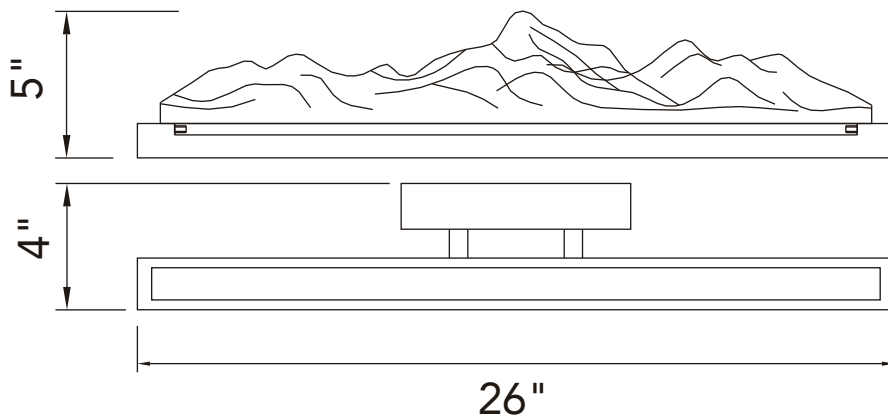

PROJECT: _____
 FIXTURE TYPE: _____
 LOCATION: _____
 CONTACT/PHONE: _____

Item	1601W26-624	Shade Color	-----	Lumens	936
Collection	HIMALAYAS	Min Assembled Height	5"	Light Source	LED
Category	Vanity Light	Max Assembled Height	5"	Bulb Info.	18W
Finish	Brass	Width	26"	Included	-----
Polyresin	Clear	Length	-----	Dimmable	Yes
Crystal	-----	Extension Wall Mounts	4"	Colour Temp	3000,4000,5000K
Acrylic	-----	Input	120V AC,60HZ,AC	Weight	7.26Lbs