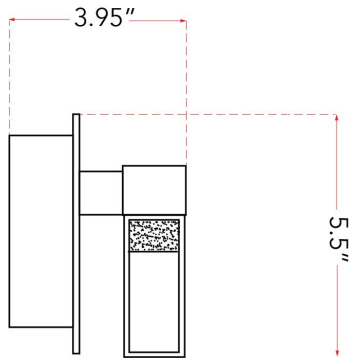

ABRA MODEL **20131WV-BL** Framed Vanity with Frosted Glass Diffuser
 Family Name **Pane** UPC 00810035191778

FIXTURE MATERIAL			
Frame Material	Finishes Available	Diffuser	
		Type	Finish
Steel	BL-Black CH - Chrome	Glass	Clear Opal

DIMENSIONS IN INCHES								
Fixture			Diffuser		Back-Plate			
Width	Height	Ext	Diam	Height	Diam	Width	Depth	
39	5.5	3.95				5.5	1.4	

CERTIFICATION		
Location	Rating	Compliance
Wall	Damp	cETLus

LAMPING									
Lamp Type	Lamp qty	Wattage	Max Wattage	Base	Kelvin	CRI	Initial Lumen's	Delivered Lumen's	Voltage
Lamp	3	15w	45w	Module	3000	90	3825	2678 estimated	120v