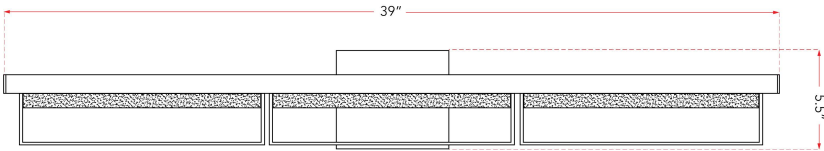

ABRA MODEL **20131WV-BL** Framed Vanity with Frosted Glass Diffuser
 Family Name **Pane** UPC 00810035191778

FIXTURE MATERIAL			
Frame Material	Finishes Available	Diffuser	
		Type	Finish
Steel	BL-Black CH - Chrome	Glass	Clear Opal

DIMENSIONS IN INCHES								
Fixture			Diffuser		Back-Plate			
Width	Height	Ext	Diam	Height	Diam	Width	Depth	
39	5.5	3.95				5.5	1.4	

CERTIFICATION		
Location	Rating	Compliance
Wall	Damp	cETLus

LAMPING									
Lamp Type	Lamp qty	Wattage	Max Wattage	Base	Kelvin	CRI	Initial Lumen's	Delivered Lumen's	Voltage
Lamp	3	15w	45w	Module	3000	90	3825	2678 estimated	120v