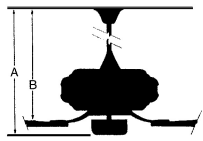

MEASUREMENTS

Blade Finish:		Reversible Blades:	
		No	
Blade Material:		Slope:	
Plywood Construction		No	
Blade Sweep:	No. of Blades:	Blade Pitch:	Hanging Weight:
32"	6	22 degrees	15.21
Downrod 1:	Downrod 1 Outside Dia:	Downrod 2:	Downrod 2 Outside Dia:
6	0.75		
Ceiling to Lowest Point: (Dim A)	Ceiling to Blade (Dim B)	Lead Wire:	Motor Size:
12.5	12.0	80	153x16mm