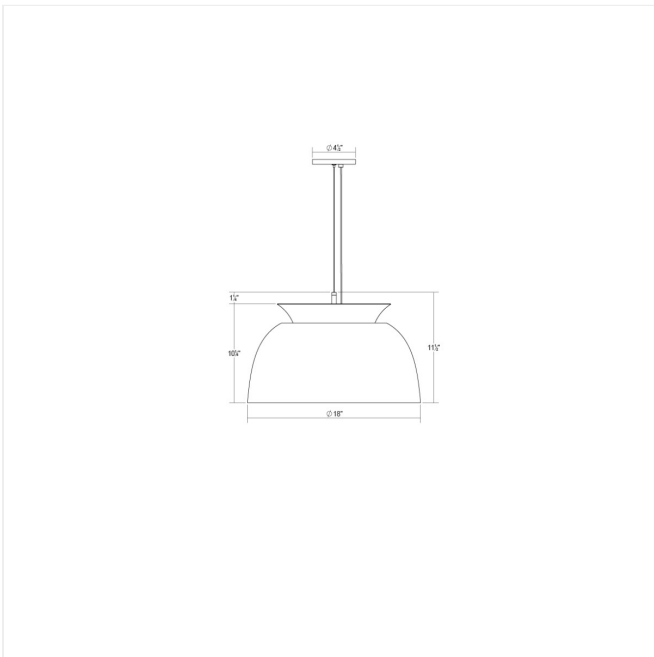

Project:

Belle Flare Short LED Bell Pendant Spec Sheet

SKU: 3531.25

Unmistakably modern, the pristine curved Belle Flare Pendant directs LED light downward through reflective radiance within the dome shade while subtly reflecting light upward through the flared trim at the top of the dome. Scaled for residential, hospitality and commercial settings for an enduring modern presence.

Learn more: <https://sonnemanlight.com/belle-flare-pendant>

Type #:

Dimensions

Height:	11.5"
Diameter:	18"
Canopy/Backplate/Base:	4.5"
Hanging Details:	20' Adjustable Cord
Size:	Short
Canopy/Backplate/Base Height:	0.5"

Electrical Specs

Bulb(s) Included?:	Yes
Bulb 1 Type:	Integral LED
Bulb Quantity:	1
Input Voltage:	120-277VAC
Initial Lumens:	1680
Color Temperature:	3000K
CRI:	90
Power Supply Type:	Driver
Power Supply Quantity:	1
Power Supply Location:	Outlet Box
Dimming Type:	TRIAC/ELV/0-10V
Bulb Max Wattage:	16

Installation

Installation:	Licensed electrician required
Sloped Ceiling Compatible?:	Not Compatible
Cord Length:	20' Adjustable Cord
Minimum Hanging Height:	12.5"
Maximum Hanging Height:	251.5"

Shade

Shade Material:	Metal
Shade 1 Color:	Satin Black