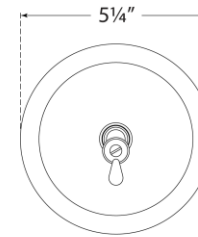

TEAR SHEET

Katie Small Cylinder Sconce

Item # TOB 2225BZ/G3-WG

Designer: Thomas O'Brien

Height: 16.25"

Width: 5.25"

Extension: 7.5"

Backplate: 5.25" Round

Finishes: BZ, HAB, PN

Glass Options: CG, SG, WG

Socket: E12 Candelabra

Wattage: 40 C11

Weight: 4 Pounds

Front View
Mounting Plate