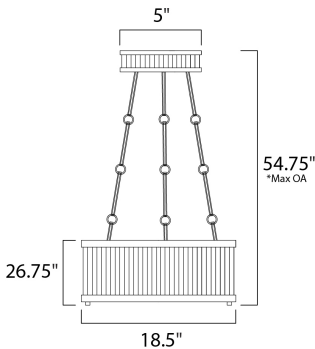

**FINISHES OPTION**

-  Oil Rubbed Bronze / Burnished Brass
-  Weathered Zinc / Satin Nickel

**MATERIAL**

Steel

**RATINGS**

cETLus  
Dry Location

**ADDITIONAL**

ADJUSTABLE  
OPERATING TEMPERATURE:  
-20°C (-4°F), 40°C (104°F)

**MEASUREMENTS**

- DIMENSION : 18.5" L x 18.5" W x 26.75" H
- MAX OAH : 54.75" OAH
- CANOPY : 5" W x 1" H x 5" L
- HANGING WEIGHT : 17.6 lb

**LAMPING**

- LUMENS : 0 Rated
- BULB : 4 x 60W Incandescent E26 Medium , 240W Total
- BULB INCLUDED : (Not Included)
- DIMMABLE : Yes