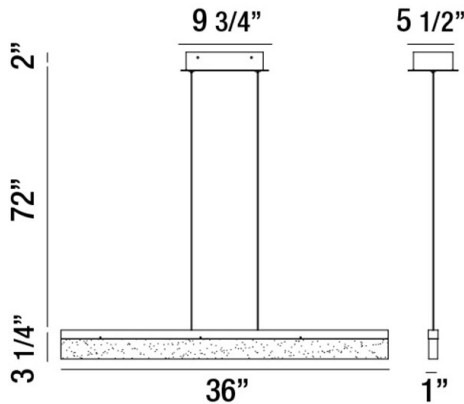

TUNNEL, 36" LINEAR PENDANT

PRODUCT DETAILS

No.	:	31467-023
Product Color	:	WHITE
Product Material	:	ALUMINUM
Shade / Accent Colour	:	FROSTED
Shade / Accent Material	:	ACRYLIC
Length	:	36"
Width	:	1"
Height	:	3.25"
Overall Height	:	77.25"
Weight	:	9.6lbs

LIGHT SOURCE DETAILS

Light Source Type	:	INTEGRATED LED
Input Voltage	:	120V
Bulb Voltage	:	120V
Total Wattage	:	24W
Total Lumen	:	1750lm
Kelvin	:	3000K
CRI	:	80+
Dimmable	:	Yes

Options Available

ITEM NO.	FINISH	SHADE
31467-018	BRONZE	FROSTED
31467-023	WHITE	FROSTED

TECHNICAL DETAILS

Light Direction	:	Down
Hanging Support Type	:	AIRCRAFT CABLE
Hanging Support Length	:	72"
Canopy / Backplate Length	:	9.75"
Canopy / Backplate Height	:	2"
Canopy / Backplate Width	:	5.5"
Adjustable Lamp Head	:	No
Location	:	DRY
Approval	:	