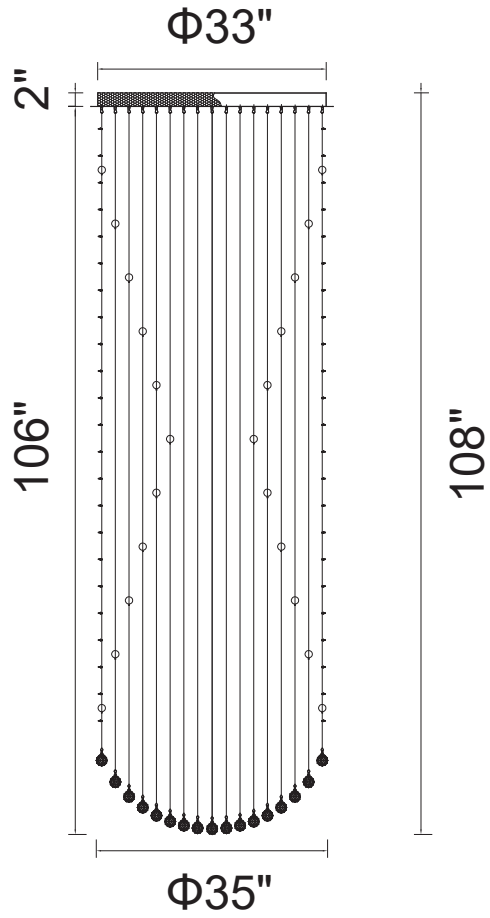

PROJECT: _____

FIXTURE TYPE: _____

LOCATION: _____

CONTACT/PHONE: _____

Item	6630C35C
Collection	HALLWAY
Finish	Chrome
Glass	-----
Crystal	Clear
Input	120V AC,60HZ,AC

Shade	-----
Length/Dia.	35"
Width/Ext.	-----
Height	108"
Maximum	-----
Lumens	-----

Light Source	GU10
Bulb Info.	18x35W
Included	-----
Dimmable	Yes
Color	-----
Weight	