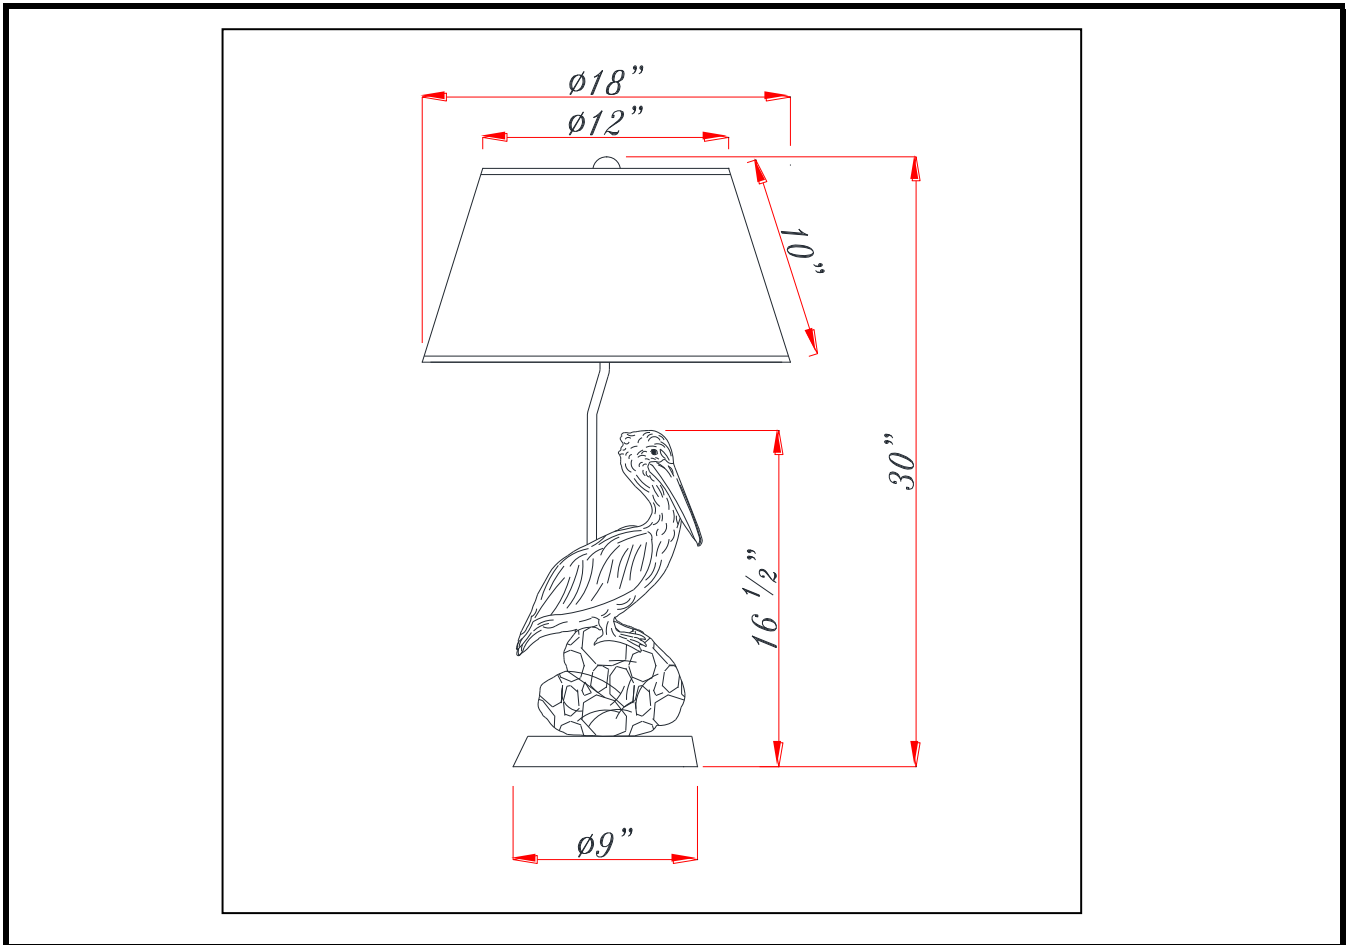

Project: _____

Catalog No.: _____

Lamp/Wattage: _____

Drawing:

- Model No:** BO-2613TB
- Description:** 150W 3 way Pelican resin table lamp with hardback fabric shade
- Material:** Resin
- Finish :** Tropical
- Height:** 30"
- Base Width:** Dia.9"
- Wattage :** 150W
- Socket :** E26
- Bulb:** 3-Way Rotary Socket Switch
- Shade No:**
- Material:** Linen
- Shade size:** 12X18X10"