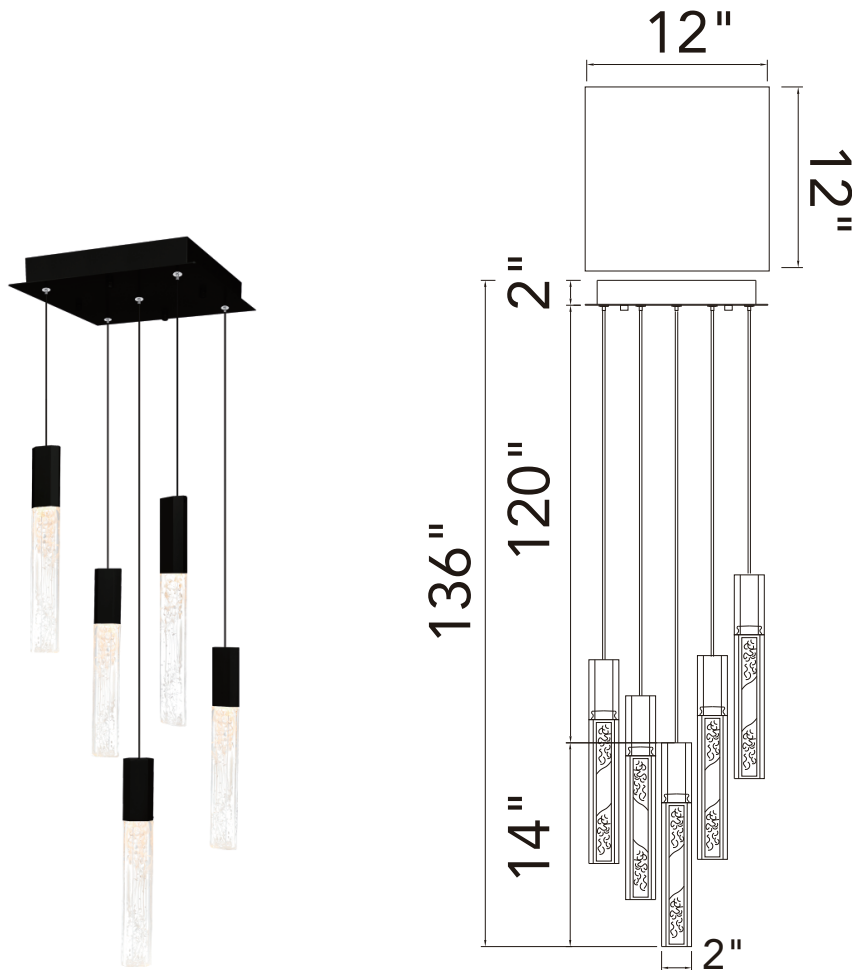

PROJECT: _____
 FIXTURE TYPE: _____
 LOCATION: _____
 CONTACT/PHONE: _____

Item	1589P12-5-101
Collection	GRETA
Category	Mini Pendant
Finish	Black
Glass	Clear
Crystal	-----
Acrylic	-----

Shade Color	-----
Min Assembled Height	16"
Max Assembled Height	136"
Width	12"
Length	12"
Extension Wall Mounts	-----
Input	120V AC,60HZ,AC

Lumens	1196
Light Source	LED
Bulb Info.	23W
Included	-----
Dimmable	Yes
Colour Temp	3000K
Weight	8.8Lbs

CWI Lighting
 2775 Broadway
 Buffalo, NY 14227
 USA

CWI Lighting
 140 Steelcase Rd. W.
 Markham ON. L3R 3J9
 Canada