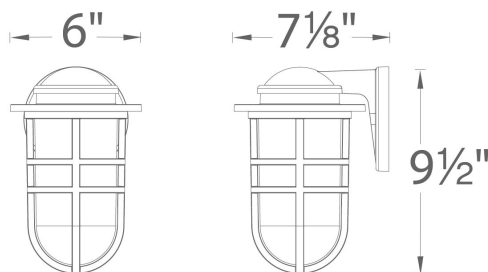

REPLACEMENT PARTS

RPL-GLA-24509 - Glass for WS-W24509

FINISHES

Aged Brass Black Bronze Graphite

LINE DRAWING

WS-W24509

Fixture Type: _____

Catalog Number: _____

Project: _____

Location: _____

Steampunk Outdoor Wall Sconce 3000K

Model & Size	Color Temp & CRI	Finish	Watt	LED Lumens	Delivered Lumens	Title 24
WS-W24513 13"	3000K 90	AB Aged Brass	10W	818	475	Yes
	3000K 90	BK Black	10W	657	440	No
	3000K 90	BZ Bronze	10W	657	440	No
	3000K 90	GH Graphite	10W	657	440	No