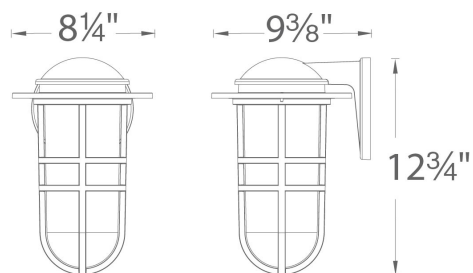

Example: **WS-W24509-AB**

- For 277V special order, add an "F" before the finish: WS-W24509F-AB

DESCRIPTION

Inside a vintage-inspired die-cast aluminum base, the glassclear, hammered, seeded, and mouth blown for an outstanding artisanal look projects beautiful light from a powerful LED array. Updated with a black finish, along with the original bronze and graphite.

Example: **WS-W24513-AB**

- For 277V special order, add an "F" before the finish: WS-W24509F-AB

DESCRIPTION

Inside a vintage-inspired die-cast aluminum base, the glassclear, hammered, seeded, and mouth blown for an outstanding artisanal look projects beautiful light from a powerful LED array. Updated with a black finish, along with the original bronze and graphite.

REPLACEMENT PARTS

RPL-GLA-24513 - Glass for WS-W24513

FINISHES

Aged Brass Black Bronze Graphite

LINE DRAWING

WS-W24513