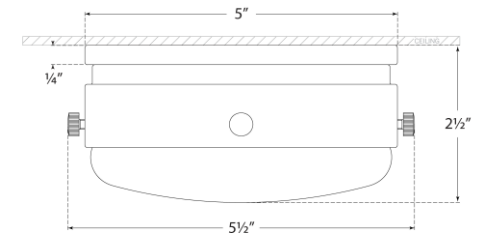

### Hicks 5.5" Solitaire Flush Mount

Item # TOB 4062AN-WG

Designer: Thomas O'Brien

Height: 2.5"

Width: 5.5"

Finishes: AN, BZ/HAB, HAB, PN

Glass Options: WG

Socket: Dedicated LED

Wattage: 12w (1100lm)

Weight: 1 Pound

Front View