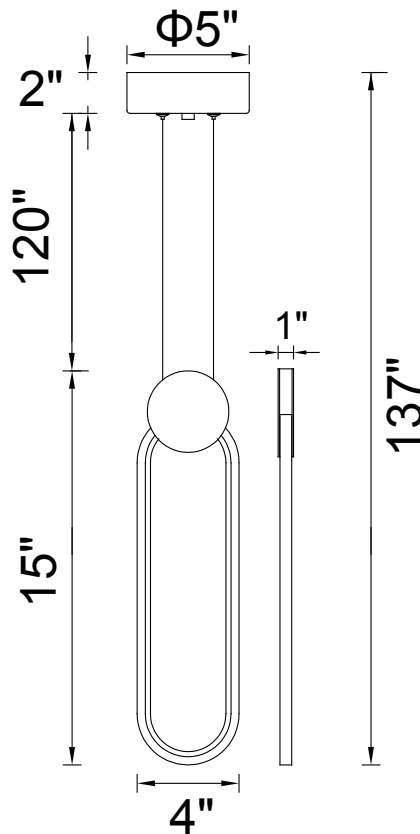

PROJECT: \_\_\_\_\_

FIXTURE TYPE: \_\_\_\_\_

LOCATION: \_\_\_\_\_

CONTACT/PHONE: \_\_\_\_\_

Item	1297P4-1-602
Collection	
Finish	Stain Gold
Glass	-----
Acrylic	White
Input	120V AC,60HZ,AC

Shade	-----
Length/Dia.	4"
Width/Ext.	1"
Height	15"
Maximum	137"
Lumens	312

Light Source	LED
Bulb Info.	6W
Included	-----
Dimmable	Yes
Color	3000K
Weight	