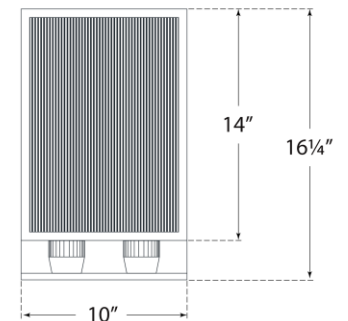

TEAR SHEET

York 16" Double Box Outdoor Sconce

Item # BBL 2187BZ-CRB

Designer: Barbara Barry

Height: 16.25"

Width: 10"

Extension: 5"

Backplate: 10" x 16.25" Rectangle

Finishes: BZ, SB

Glass Options: CRB

Socket: 2 - E26 Keyless

Wattage: 2 - 8 LED T9

Weight: 14 Pounds

Note: UL Only

Top View

Side View