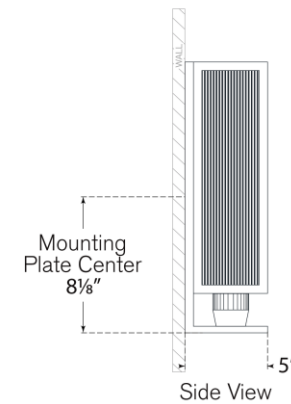

TEAR SHEET

York 16" Double Box Outdoor Sconce

Item # BBL 2187BZ-CRB

Designer: Barbara Barry

Height: 16.25"

Width: 10"

Extension: 5"

Backplate: 10" x 16.25" Rectangle

Finishes: BZ, SB

Glass Options: CRB

Socket: 2 - E26 Keyless

Wattage: 2 - 8 LED T9

Weight: 14 Pounds

Note: UL Only

Top View

Side View

Front View