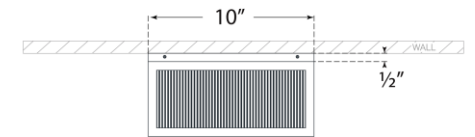

TEAR SHEET

York 16" Double Box Outdoor Sconce

Item # BBL 2187BZ-CRB

Designer: Barbara Barry

Height: 16.25"

Width: 10"

Extension: 5"

Backplate: 10" x 16.25" Rectangle

Finishes: BZ, SB

Glass Options: CRB

Socket: 2 - E26 Keyless

Wattage: 2 - 8 LED T9

Weight: 14 Pounds

Note: UL Only

Top View

Side View