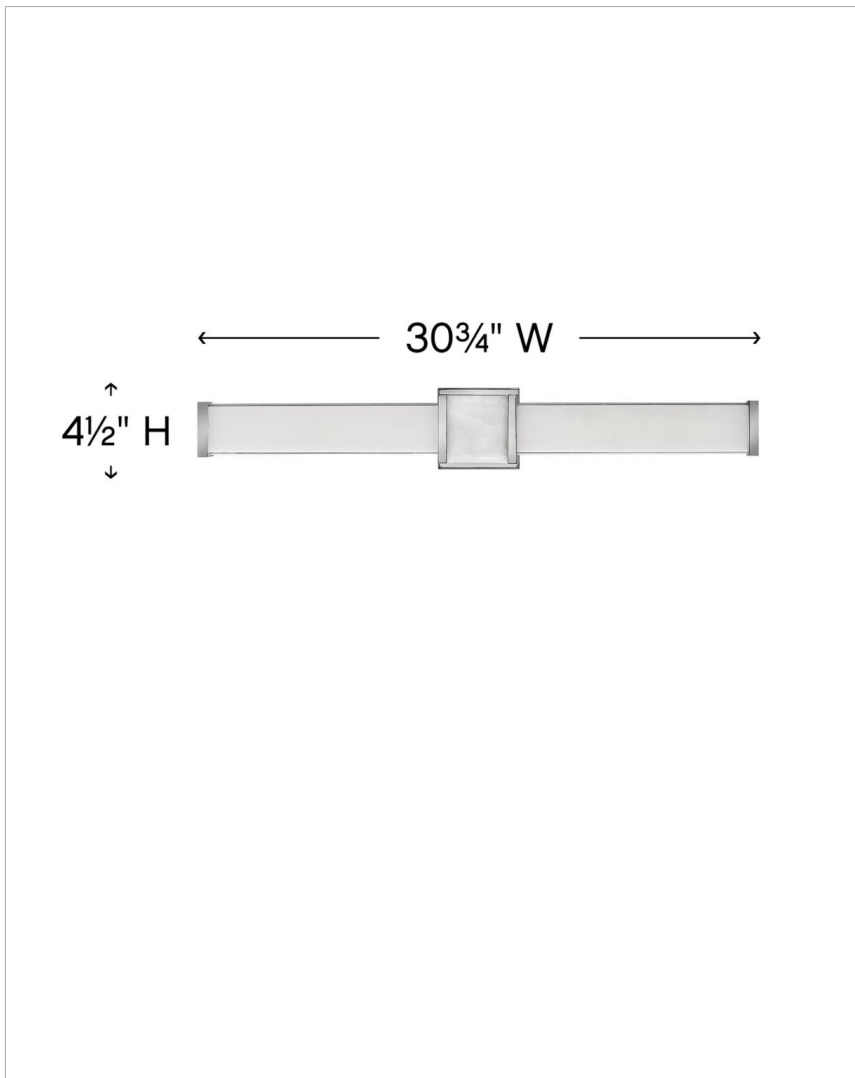

PIETRA

51583CM

LARGE LED VANITY

Turn your bathroom into a sanctuary with Pietra. Luxe materials and meticulous craftsmanship add to the spa-like zen of this integrated LED collection. A prominent cast center bracelet features a piece of solid stone with natural veining and subtle coloration that gleams against the Chrome or Black finish. Sophisticated details including cast endcaps and mitered glass complete this captivating look.

DETAILS	
FINISH:	Chrome
MATERIAL:	Steel
GLASS:	White Mitered
DIMMABLE:	YES, CL TYPE DIMMER (SSL7A)

DIMENSIONS	
WIDTH:	30.8"
HEIGHT:	4.5"
WEIGHT:	7.2lb
BACK PLATE:	4.5" Sq.
EXTENSION:	2.8"
TOP TO OUTLET:	2.25"

LIGHT SOURCE	
LIGHT SOURCE:	Integrated LED
LED NAME:	LEVO140-260
VOLTAGE:	120v
COLOR TEMP:	3000
LUMENS:	4200
CRI:	92
INCANDESCENT EQUIVALENCY:	4 x 75w
DIMMABLE:	YES, CL TYPE DIMMER (SSL7A)

SHIPPING	
CARTON LENGTH:	35.8
CARTON WIDTH:	7
CARTON HEIGHT:	5
CARTON WEIGHT:	8.4

PRODUCT DETAILS:

- Mounting hardware is hidden on the back plate to ensure a clean silhouette
- Fixture can be mounted vertically
- Suitable for use in damp locations as defined by NEC and CEC. Meets United States UL Underwriters Laboratories & CSA Canadian Standards Association Product Safety Standards.
- ADA compliant
- LED components carry a 5-year limited warranty
- Bold silhouette with dramatic details creates a modern statement
- Sparkling chrome with reflective finish