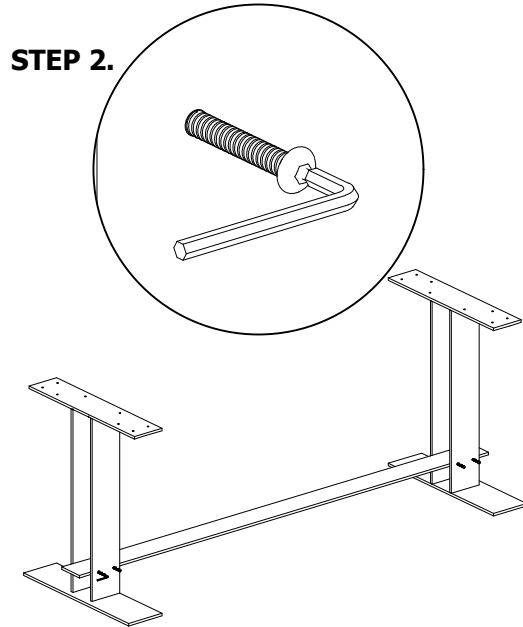

PARTS AND HARDWARE.

PARTS LIST

NO.	DESCRIPTION	IMAGE	QTY
P1	TOP		1
P2	METAL LEG		2
P2	STRETCHER		1

HARDWARES LIST

NO.	DESCRIPTION	IMAGE	QTY
H1	ALLEN BOLT		16
H2	ALLEN KEY		1
H3	ALLEN BOLT		8

NOTES.

Thank you for purchasing this quality product! Be sure to check all packing material carefully for small part that may have come loose inside the carton during shipping.

CAUTION: The item is heavy, assembly should be performed by two people.

STEP 1.

STEP 2.

STEP 3.

STEP 4.