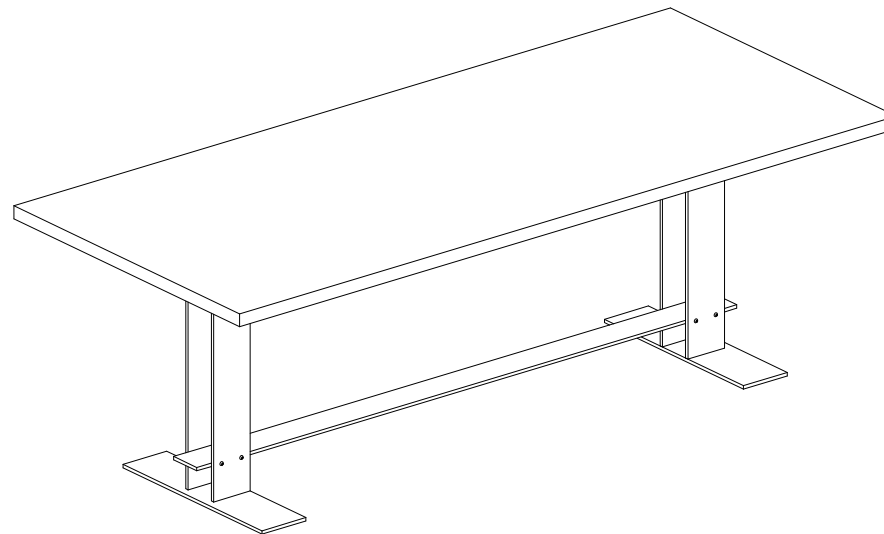

MOE'S

h o m e c o l l e c t i o n

ASSEMBLY INSTRUCTIONS.

MASSIMO DINING TABLE

VE-1091-24

THANK YOU FOR YOUR PURCHASE!

PARTS AND HARDWARE.

PARTS LIST

NO.	DESCRIPTION	IMAGE	QTY
P1	TOP		1
P2	METAL LEG		2
P2	STRETCHER		1

HARDWARES LIST

NO.	DESCRIPTION	IMAGE	QTY
H1	ALLEN BOLT		16
H2	ALLEN KEY		1
H3	ALLEN BOLT		8

NOTES.

Thank you for purchasing this quality product! Be sure to check all packing material carefully for small part that may have come loose inside the carton during shipping.