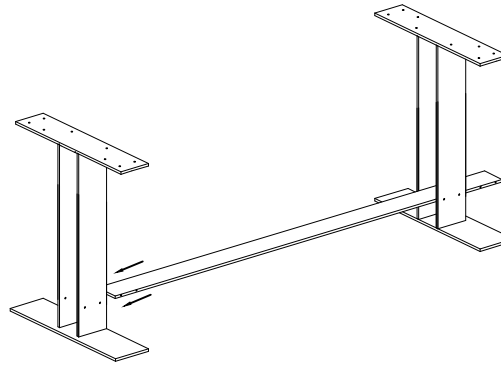

PARTS AND HARDWARE.

PARTS LIST

NO.	DESCRIPTION	IMAGE	QTY
P1	TOP		1
P2	METAL LEG		2
P2	STRETCHER		1

HARDWARES LIST

NO.	DESCRIPTION	IMAGE	QTY
H1	ALLEN BOLT		16
H2	ALLEN KEY		1
H3	ALLEN BOLT		8

NOTES.

Thank you for purchasing this quality product! Be sure to check all packing material carefully for small part that may have come loose inside the carton during shipping.

CAUTION: The item is heavy, assembly should be performed by two people.

STEP 1.