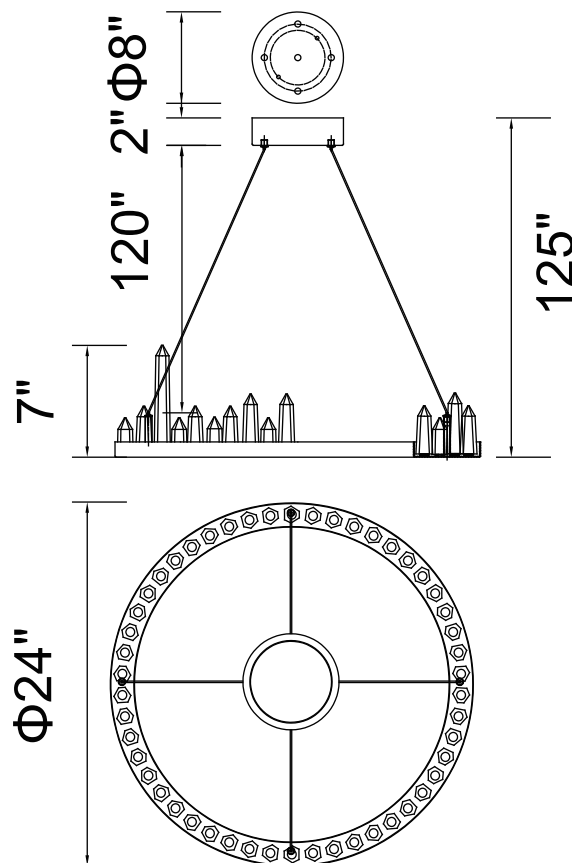

PROJECT: _____

FIXTURE TYPE: _____

LOCATION: _____

CONTACT/PHONE: _____

Item	1043P24-101
Collection	JULIETTE
Finish	Black
Glass	-----
Crystal	-----
Input	120V AC,60HZ,AC

Shade	-----
Length/Dia.	24"
Width/Ext.	-----
Height	7"
Maximum	125"
Lumens	1820

Light Source	LED
Bulb Info.	35W
Included	-----
Dimmable	Yes
Color	3000K
Weight	7.0KG