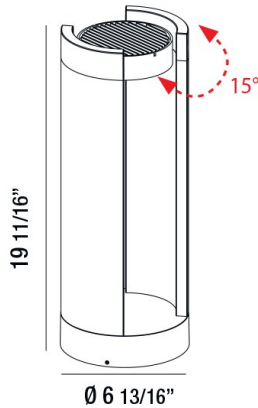

31922, BOLLARD, 15W, LED

PRODUCT DETAILS

No.	:	31922-029
Product Color	:	GRAPHITE GREY
Diameter	:	6.8125"
Height	:	19.6875"
Weight	:	5.2lbs

LIGHT SOURCE DETAILS

Light Source Type	:	INTEGRATED LED
Input Voltage	:	120V
Bulb Voltage	:	120V
Socket Type	:	LED
Total Wattage	:	15W
Total Lumen	:	720lm
Kelvin	:	3000K
CRI	:	80
Dimmable	:	No

Options Available

ITEM NO.	FINISH	SHADE
31922-029	GRAPHITE GREY	

TECHNICAL DETAILS

IP Rating	:	65
Location	:	WET
Approval	:	
Title 24	:	Yes

PROJECT INFORMATION

 Job Name: Date: Type:

 Comments: