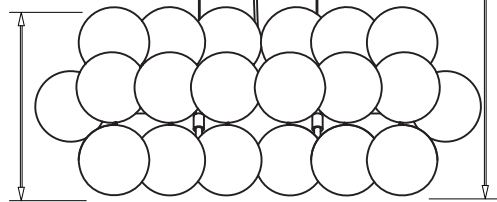

CMT-418HP

16.125"
(410mm)

41" (1040mm)

Top view
Vue de dessus

15.75"
(400mm)

11.8"
(300mm)

MAX Drop/
Goutte Maximum
81"
(2055mm)

Front view
Vue de face