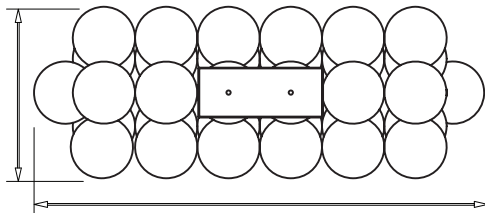

CMT-418HP

16.125"
(410mm)

41" (1040mm)

Top view
Vue de dessus

15.75"
(400mm)

11.8"
(300mm)

MAX Drop/
Goutte Maximum
81"
(2055mm)

Front view
Vue de face