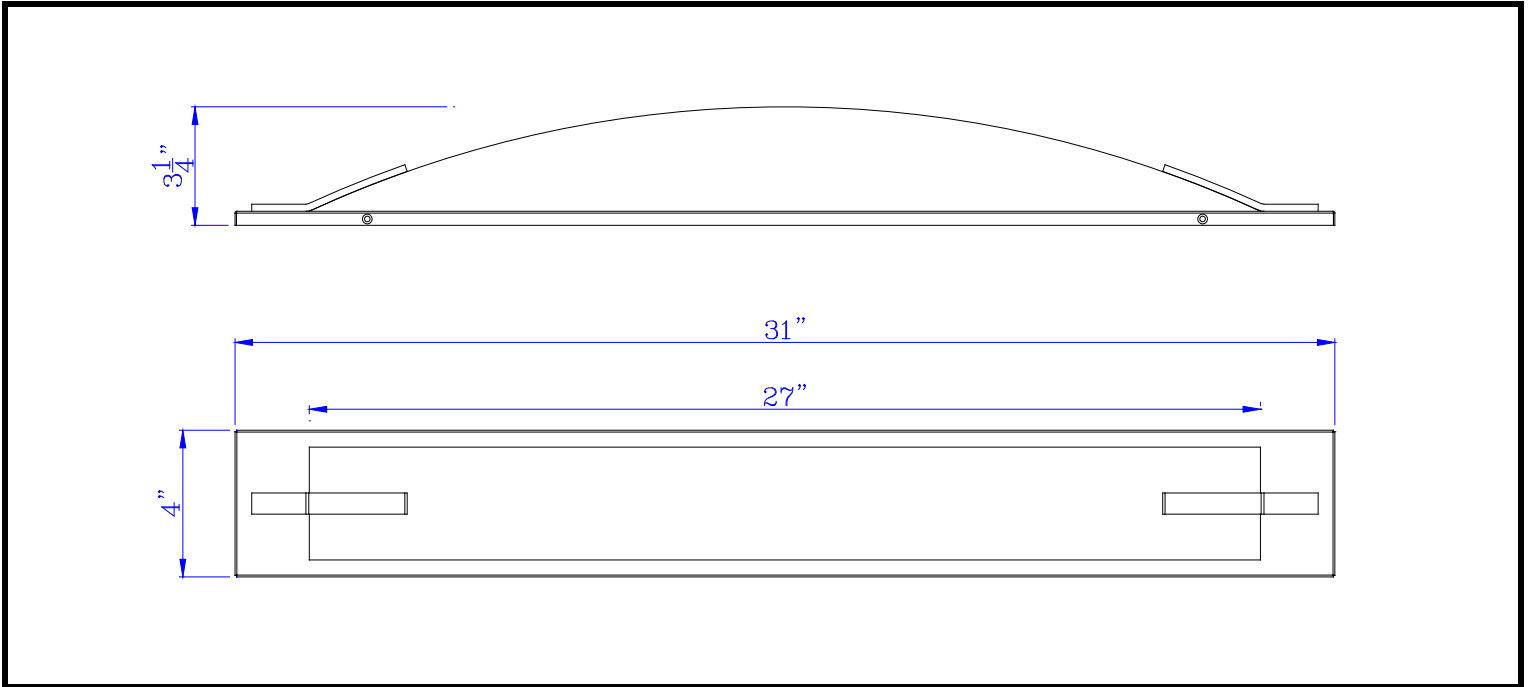

Project: \_\_\_\_\_

Catalog No.: \_\_\_\_\_

Lamp/Wattage: \_\_\_\_\_

- Model No. :** LA-8602M
- Description:** 26W AC LED vanity light, L: 31"
- Finish :** Brushed Steel
- Height:** 4"
- Width:** 31"
- Reach:** 3 1/4"
- Voltage :** 120V
- Wattage :** 26W
- Dimming:** Dimmable
- CT:** 3000K
- Lumen :** 2080
- CRI :** 85
- FWHM :** None
- Rated Life :** 30,000 hours
- Warranty:** Three Years